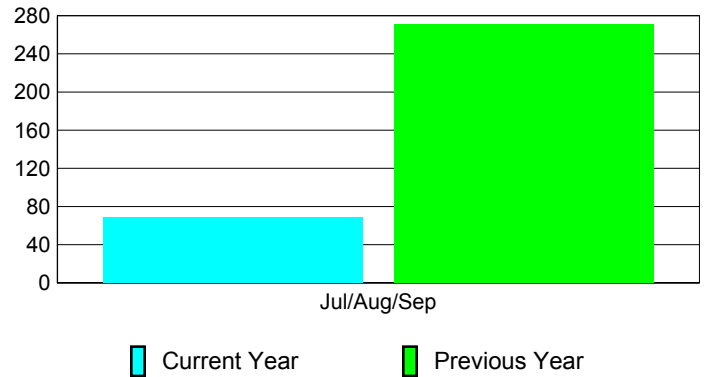

Comparison of Membership Gain/Loss

Current Year Compared to the Previous Year