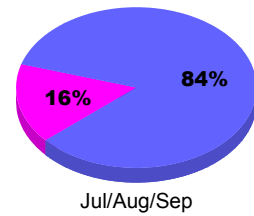

Membership Results
2010-2011

Membership
2009-2010

Month	Net Memb Goal	Actual New Memb	Actual Dropped Memb	Gain/Loss of Memb	Gain/Loss of Memb
Jul/Aug/Sep	0	213	-144	69	271
Totals	0	213	-144	69	271

Membership Results 2010-2011

Goal, New, Dropped, Gain/Loss

Comparison of Membership Gain/Loss

Current Year Compared to the Previous Year

Gender Comparison 2010-2011

■ Male ■ Female