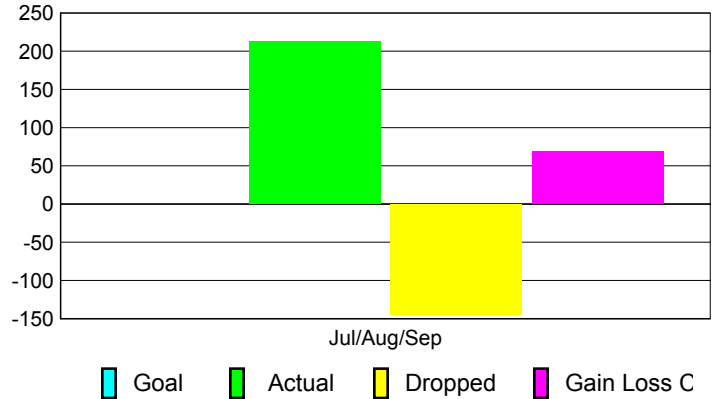

Membership Results 2010-2011

Goal, New, Dropped, Gain/Loss