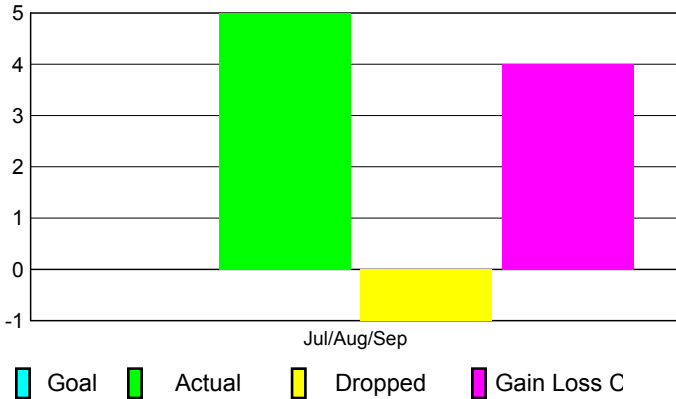

2010-2011 GMT Reports for District (or Undistricted) **District 323 H2**

GMT: **KAMLESH JAIN**

Location: **INDIA**

GMT CA: **6**

CLUBS

Club Results
2010-2011

Clubs
2009-2010

Month	New Club Goal	Actual New Clubs	Actual Dropped Clubs	Gain/Loss of Clubs	Gain/Loss of Clubs
Jul/Aug/Sep	0	5	-1	4	5
Totals	0	5	-1	4	5

Club Results 2010-2011

Goal, New, Dropped, Gain/Loss

Comparison of Club Gain/Loss

Current Year Compared to the Previous Year

YTD Status Quo Clubs 2010-2011

Status Quo Clubs Compared to Status Quo Members

MEMBERSHIP